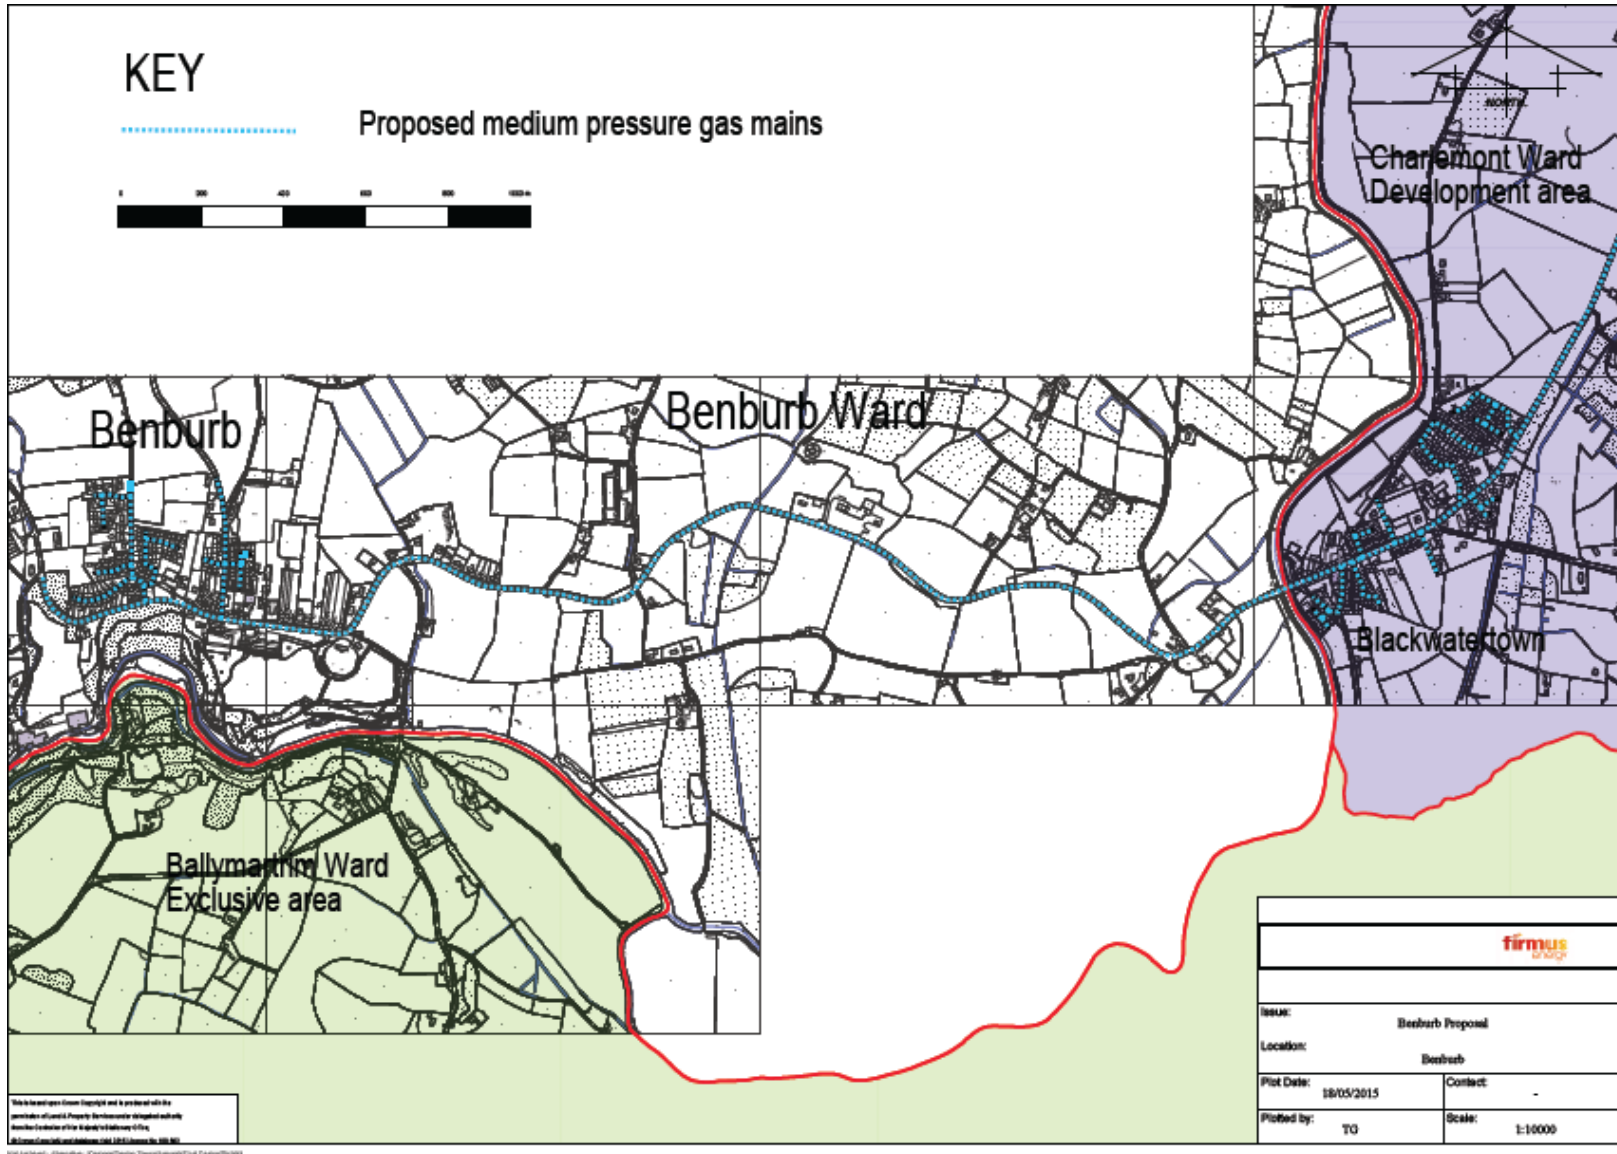

Appendix 3: Ward of Benburb Map