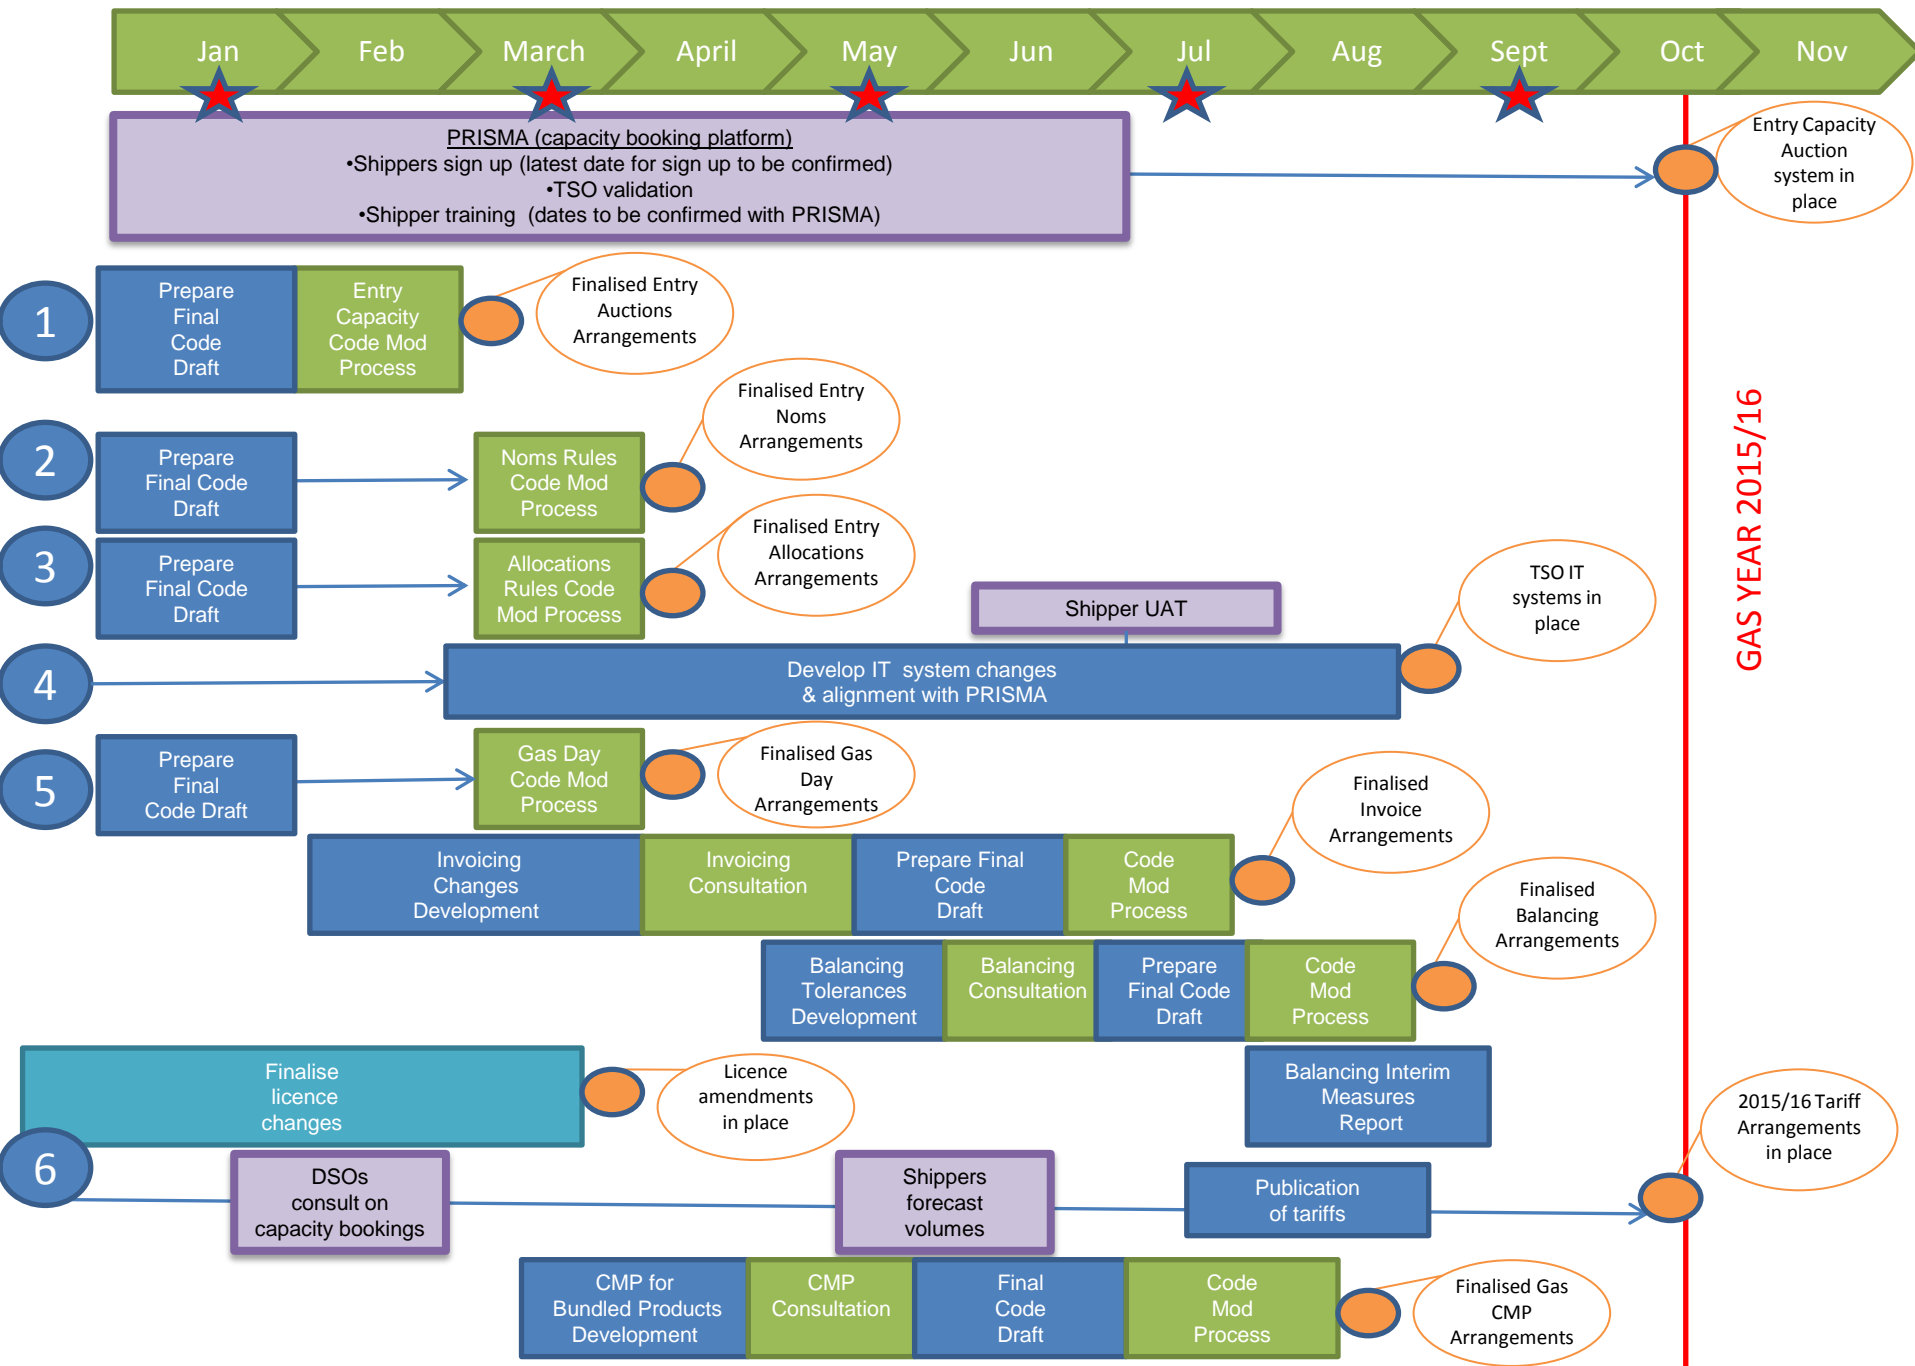

# EU Network Code TSO UR Combined Plan

# 2014

- Network Code Impact Assessments:
- BALANCING
- CAM
- REMIT
- TRANSPARENCY
- INTEROPERABILITY
- SINGLE CODE
- TARIFF

# 2016

Jan

Feb

March

April

May

Jun

Jul

Aug

Sept

Oct

EXIT CAPACITY REVIEW

DOWNSTREAM INFORMATION REVIEW

SINGLE CODE DEVELOPMENT

SINGLE SYSTEM OPERATOR