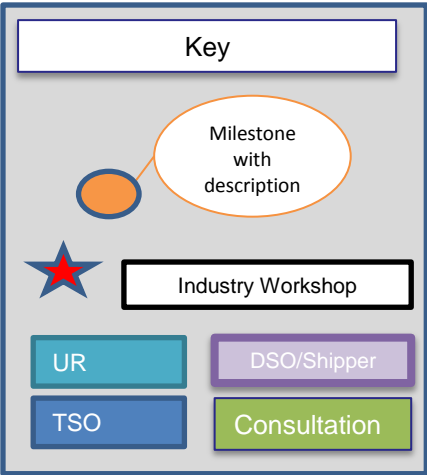

# EU Network Code TSO UR Combined Plan

# 2014

- Network Code Impact Assessments:
- BALANCING
- CAM
- REMIT
- TRANSPARENCY
- INTEROPERABILITY
- SINGLE CODE
- TARIFF