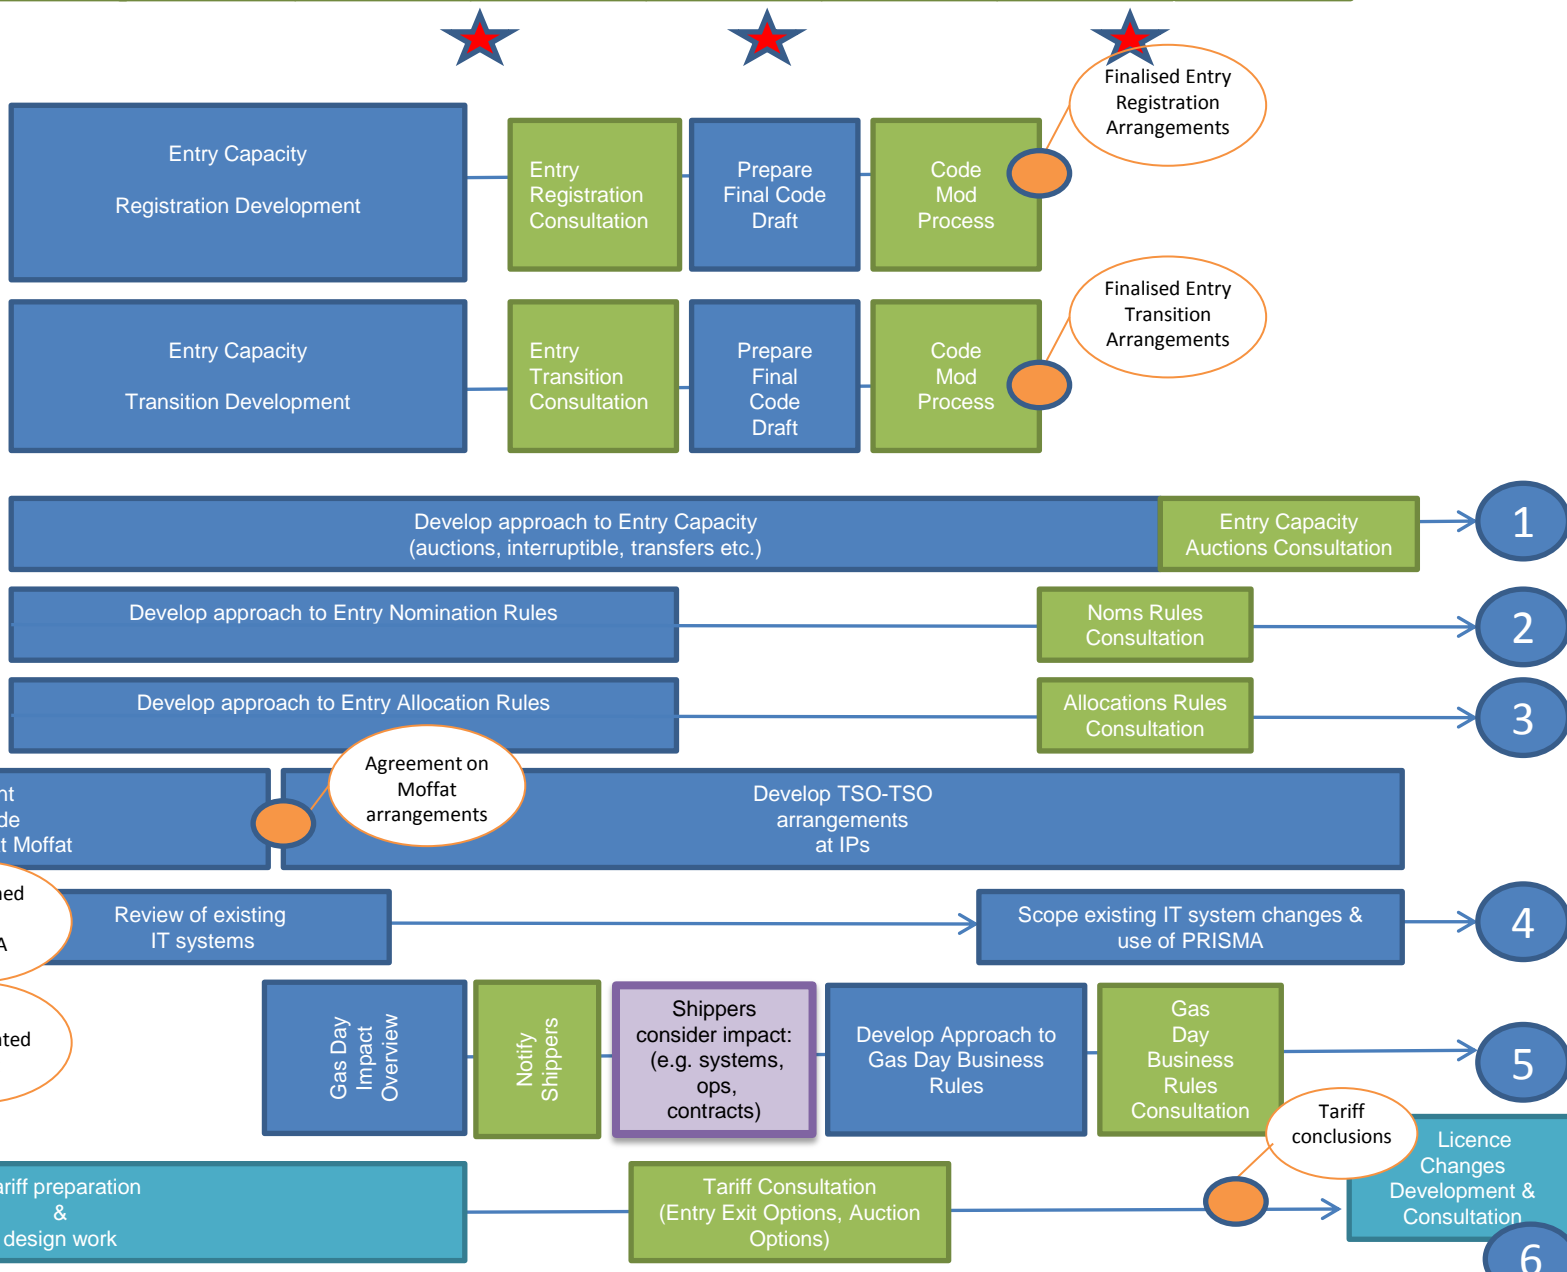

# EU Network Code TSO UR Combined Plan

# 2014

- Network Code Impact Assessments:
- BALANCING
- CAM
- REMIT
- TRANSPARENCY
- INTEROPERABILITY
- SINGLE CODE
- TARIFF

# 2016

Jan

Feb

March

April

May

Jun

Jul

Aug

Sept

Oct

EXIT CAPACITY REVIEW

DOWNSTREAM INFORMATION REVIEW

SINGLE CODE DEVELOPMENT

SINGLE SYSTEM OPERATOR